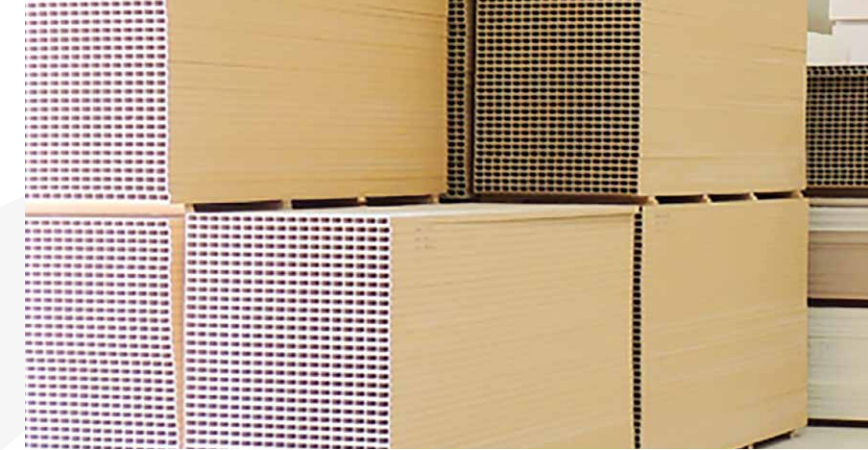

#### صناعتنا إماراتية 100%

Entering Jebel Ali Free Zone with prior experience in the doors industry in Kuwait (Since 1985), Faham International was established in 2004 to meet regional demands and further expand our reach. Faham began extruding its raw material rather than just sourcing it, and rapidly making its mark as the one and only WPC door manufacturer and extruder in the region.

Faham is renowned for being an A-Z manufacturing plant. We are specialized in supplying and manufacturing interior doors and cabinets Made from WPC material

Made in UAE 100%

## دبيليو بي سي

WPC

يتم تصنيع منتجات بتقنية عالية متكاملة بتكوينة تجعل منتجاتنا من الاكثر  
جودة ومتانة في السوق المحلية والعالمية

WPC products are manufactured in the most sophisticated way  
with the most durable composition in the market.