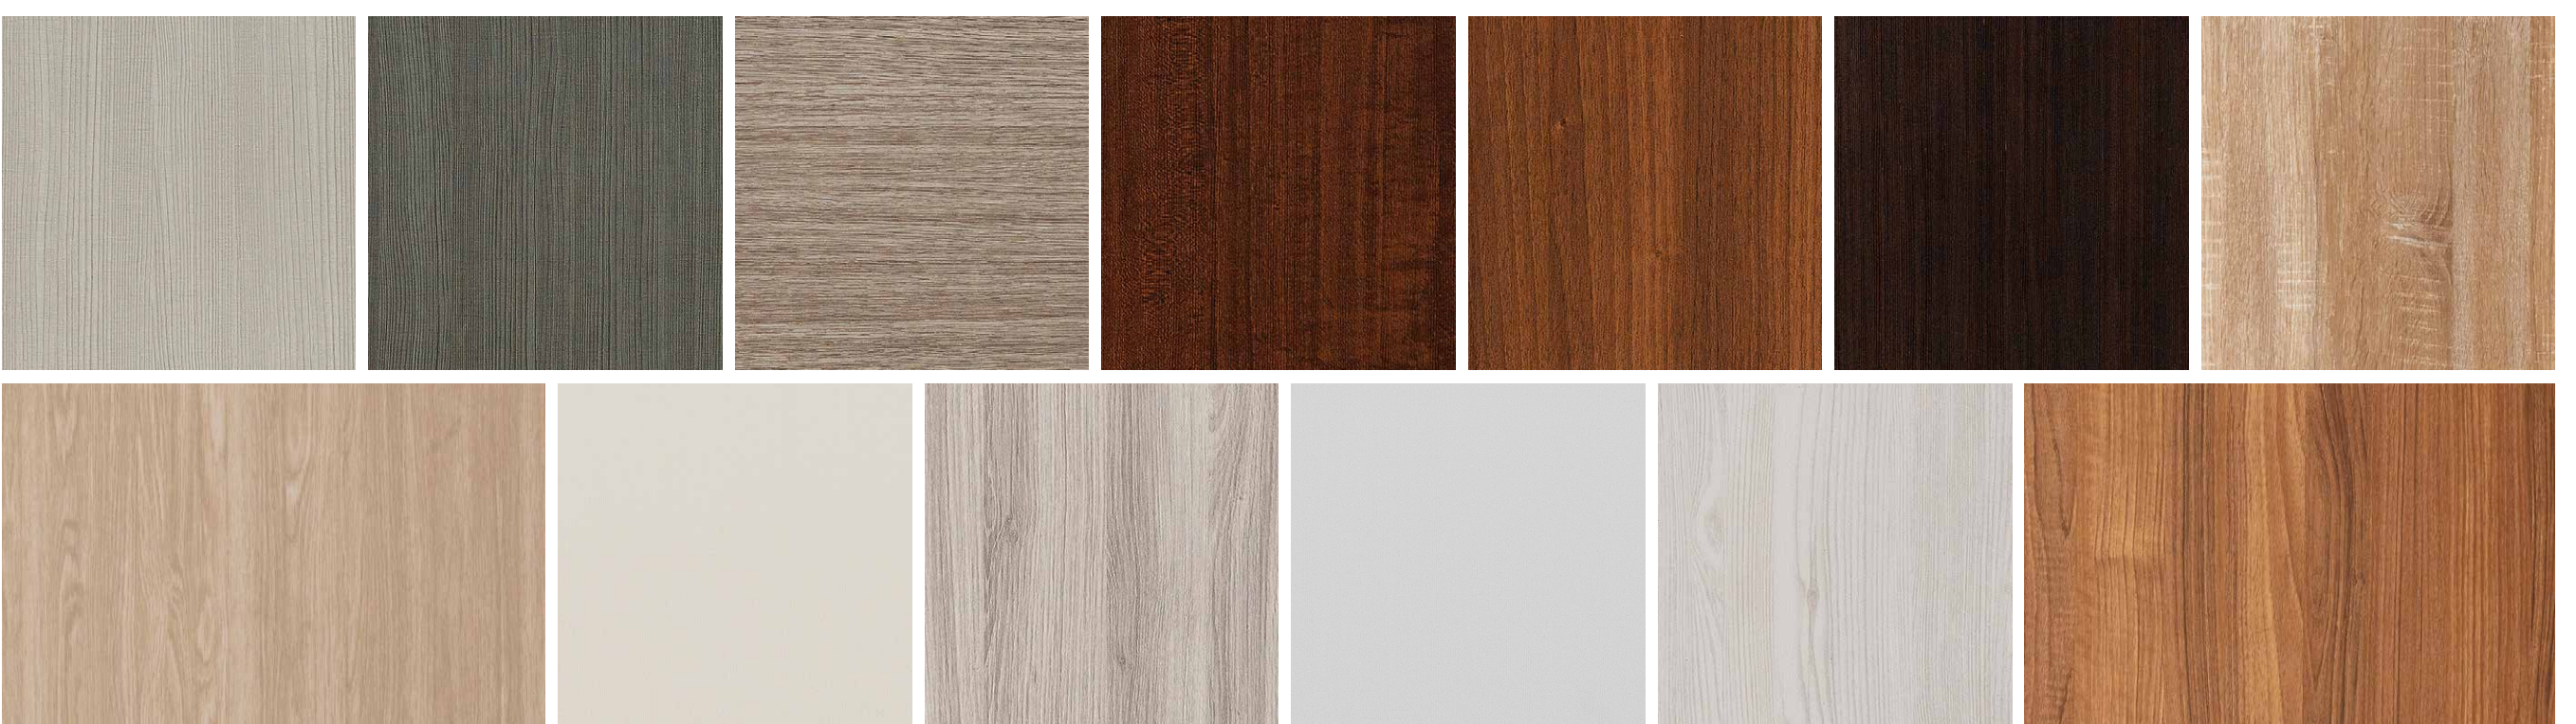

LINEA

VERTICAL *LNV-02*

Available Finishes

LINEA

LINEA M *LNM-01*

Available Finishes

LINEA

LINEA M *LNM-02*

Available Finishes

LINEA

WALL *LNW-01*

Available Finishes

LINEA

WALL *LNW-02*

Available Finishes

LINEA

FINISHES

DRIFT WOOD

3371

WENGE

8701

SILVER GREY OAK
82001 - TM45

OFF WHITE
40029 - TM101

GOLD TEAK
5502