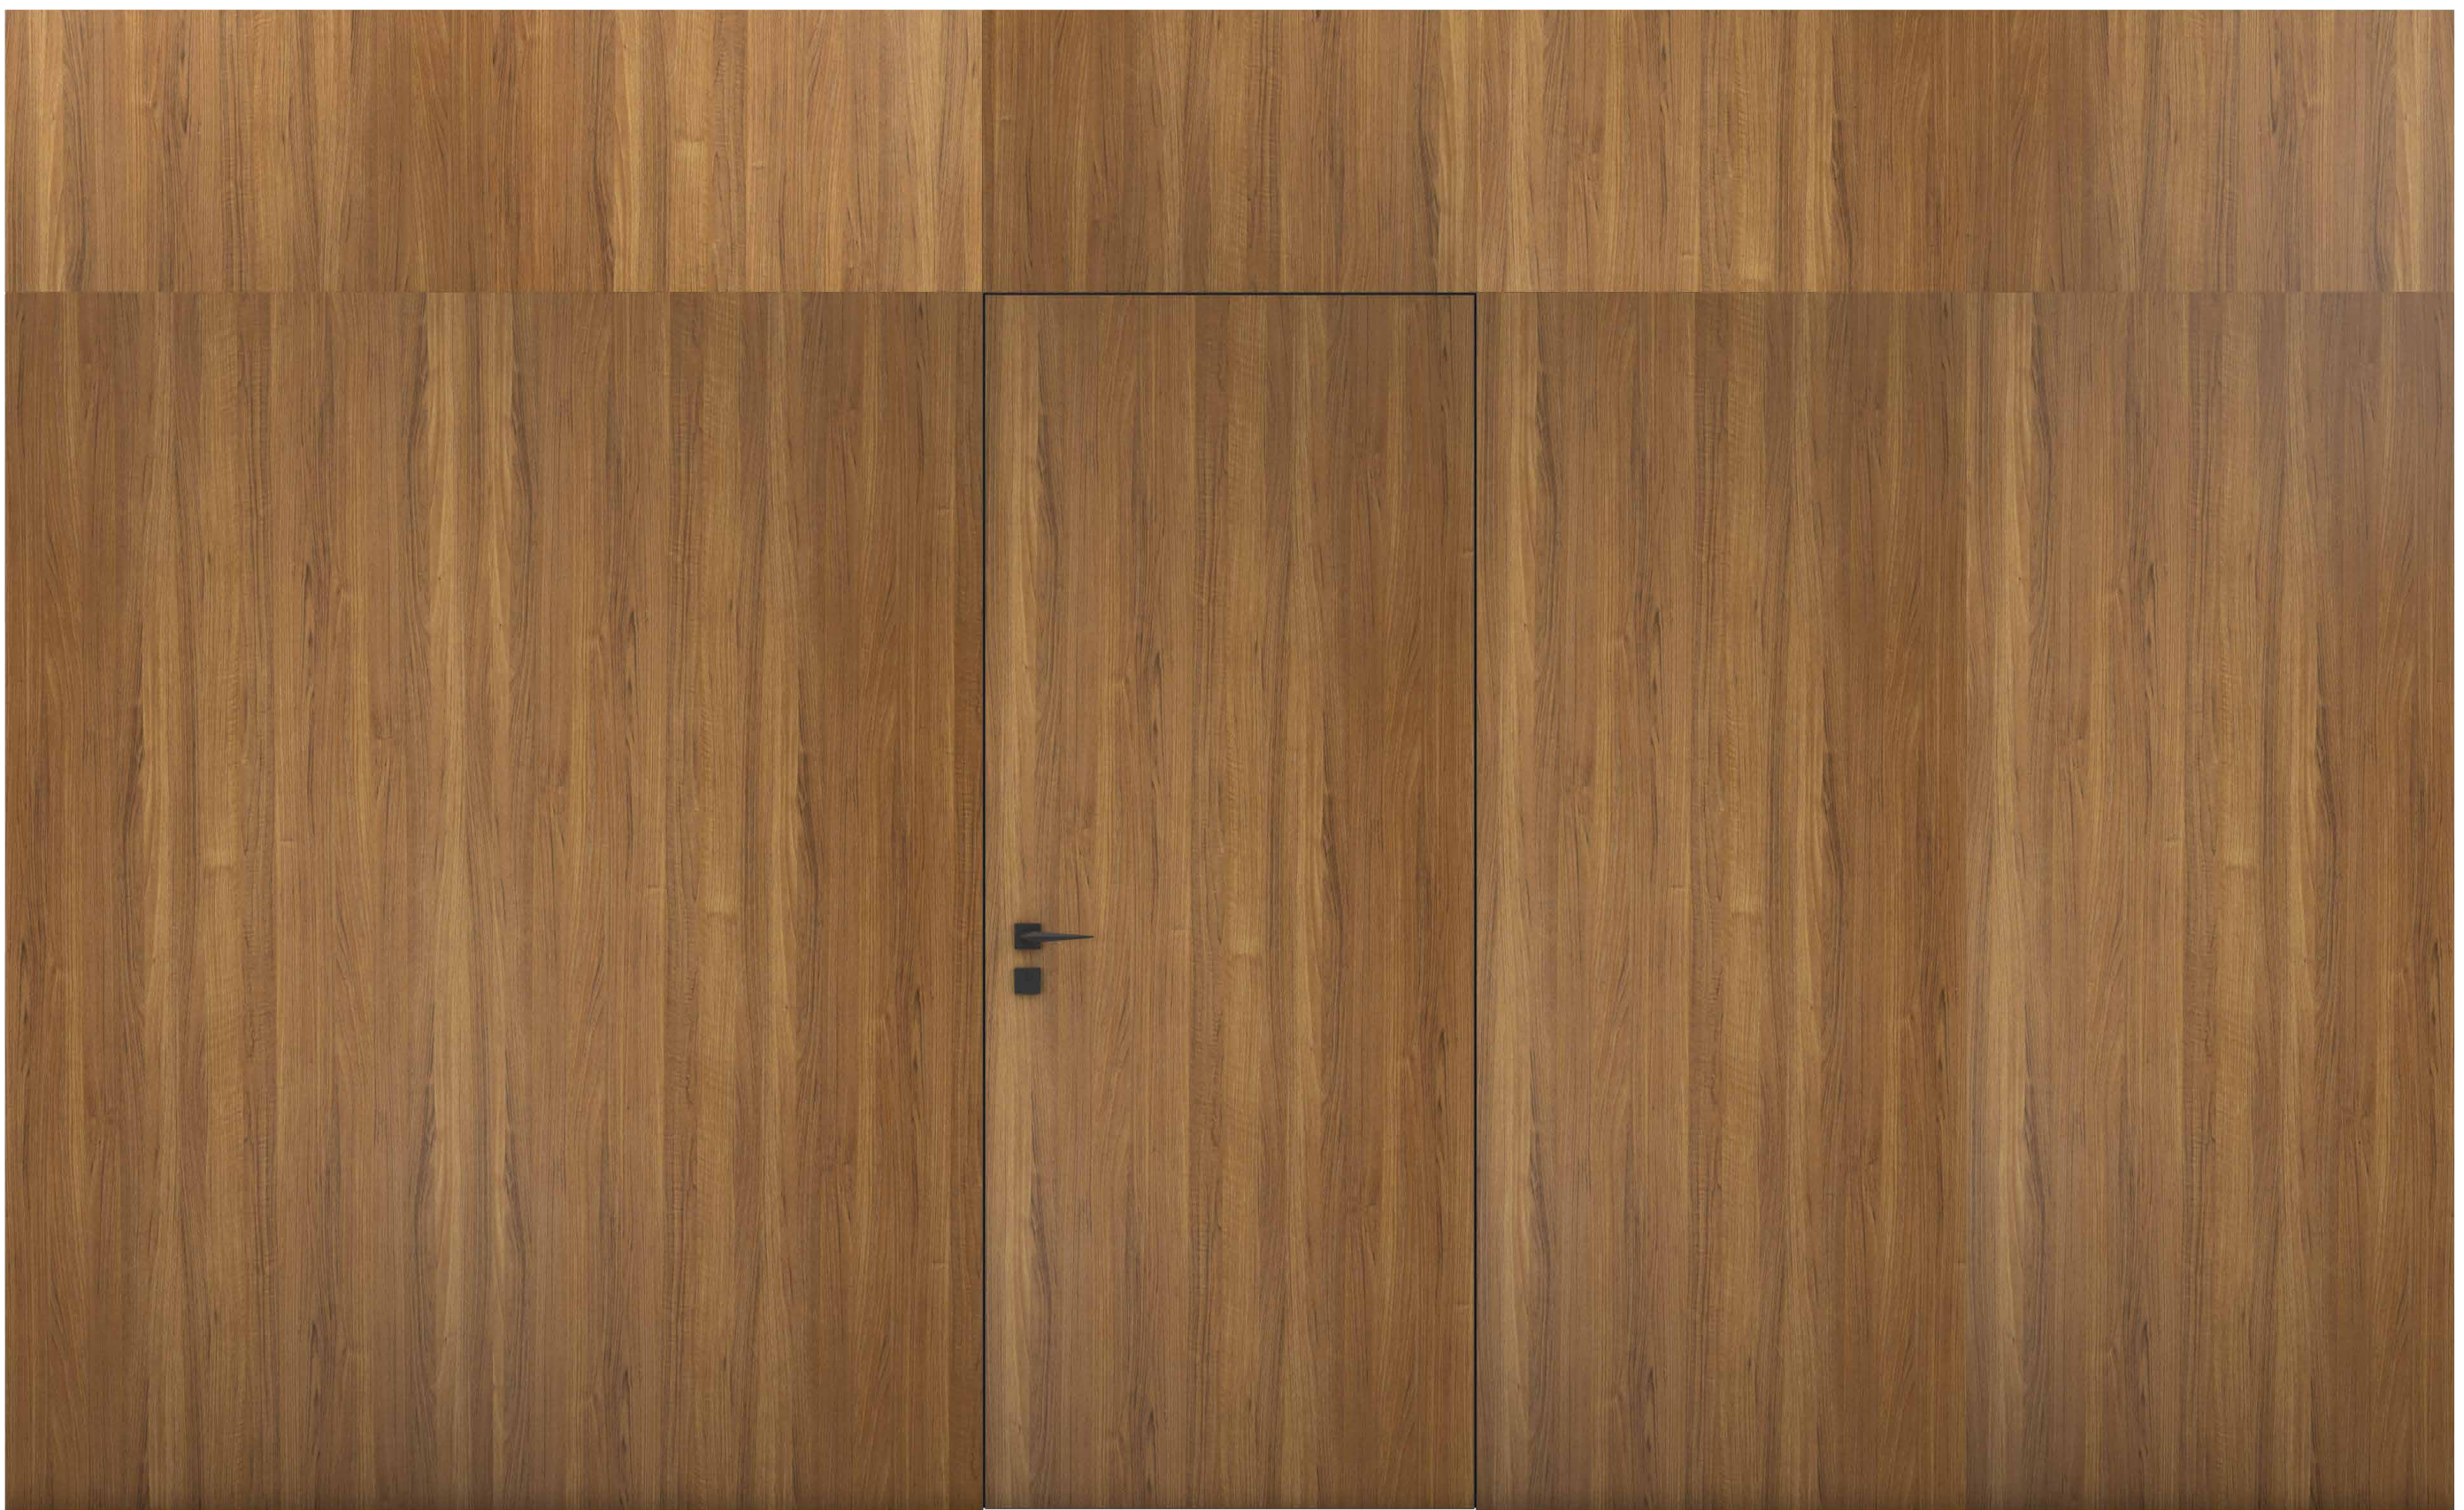

LINEA

WALL *LNW-01*