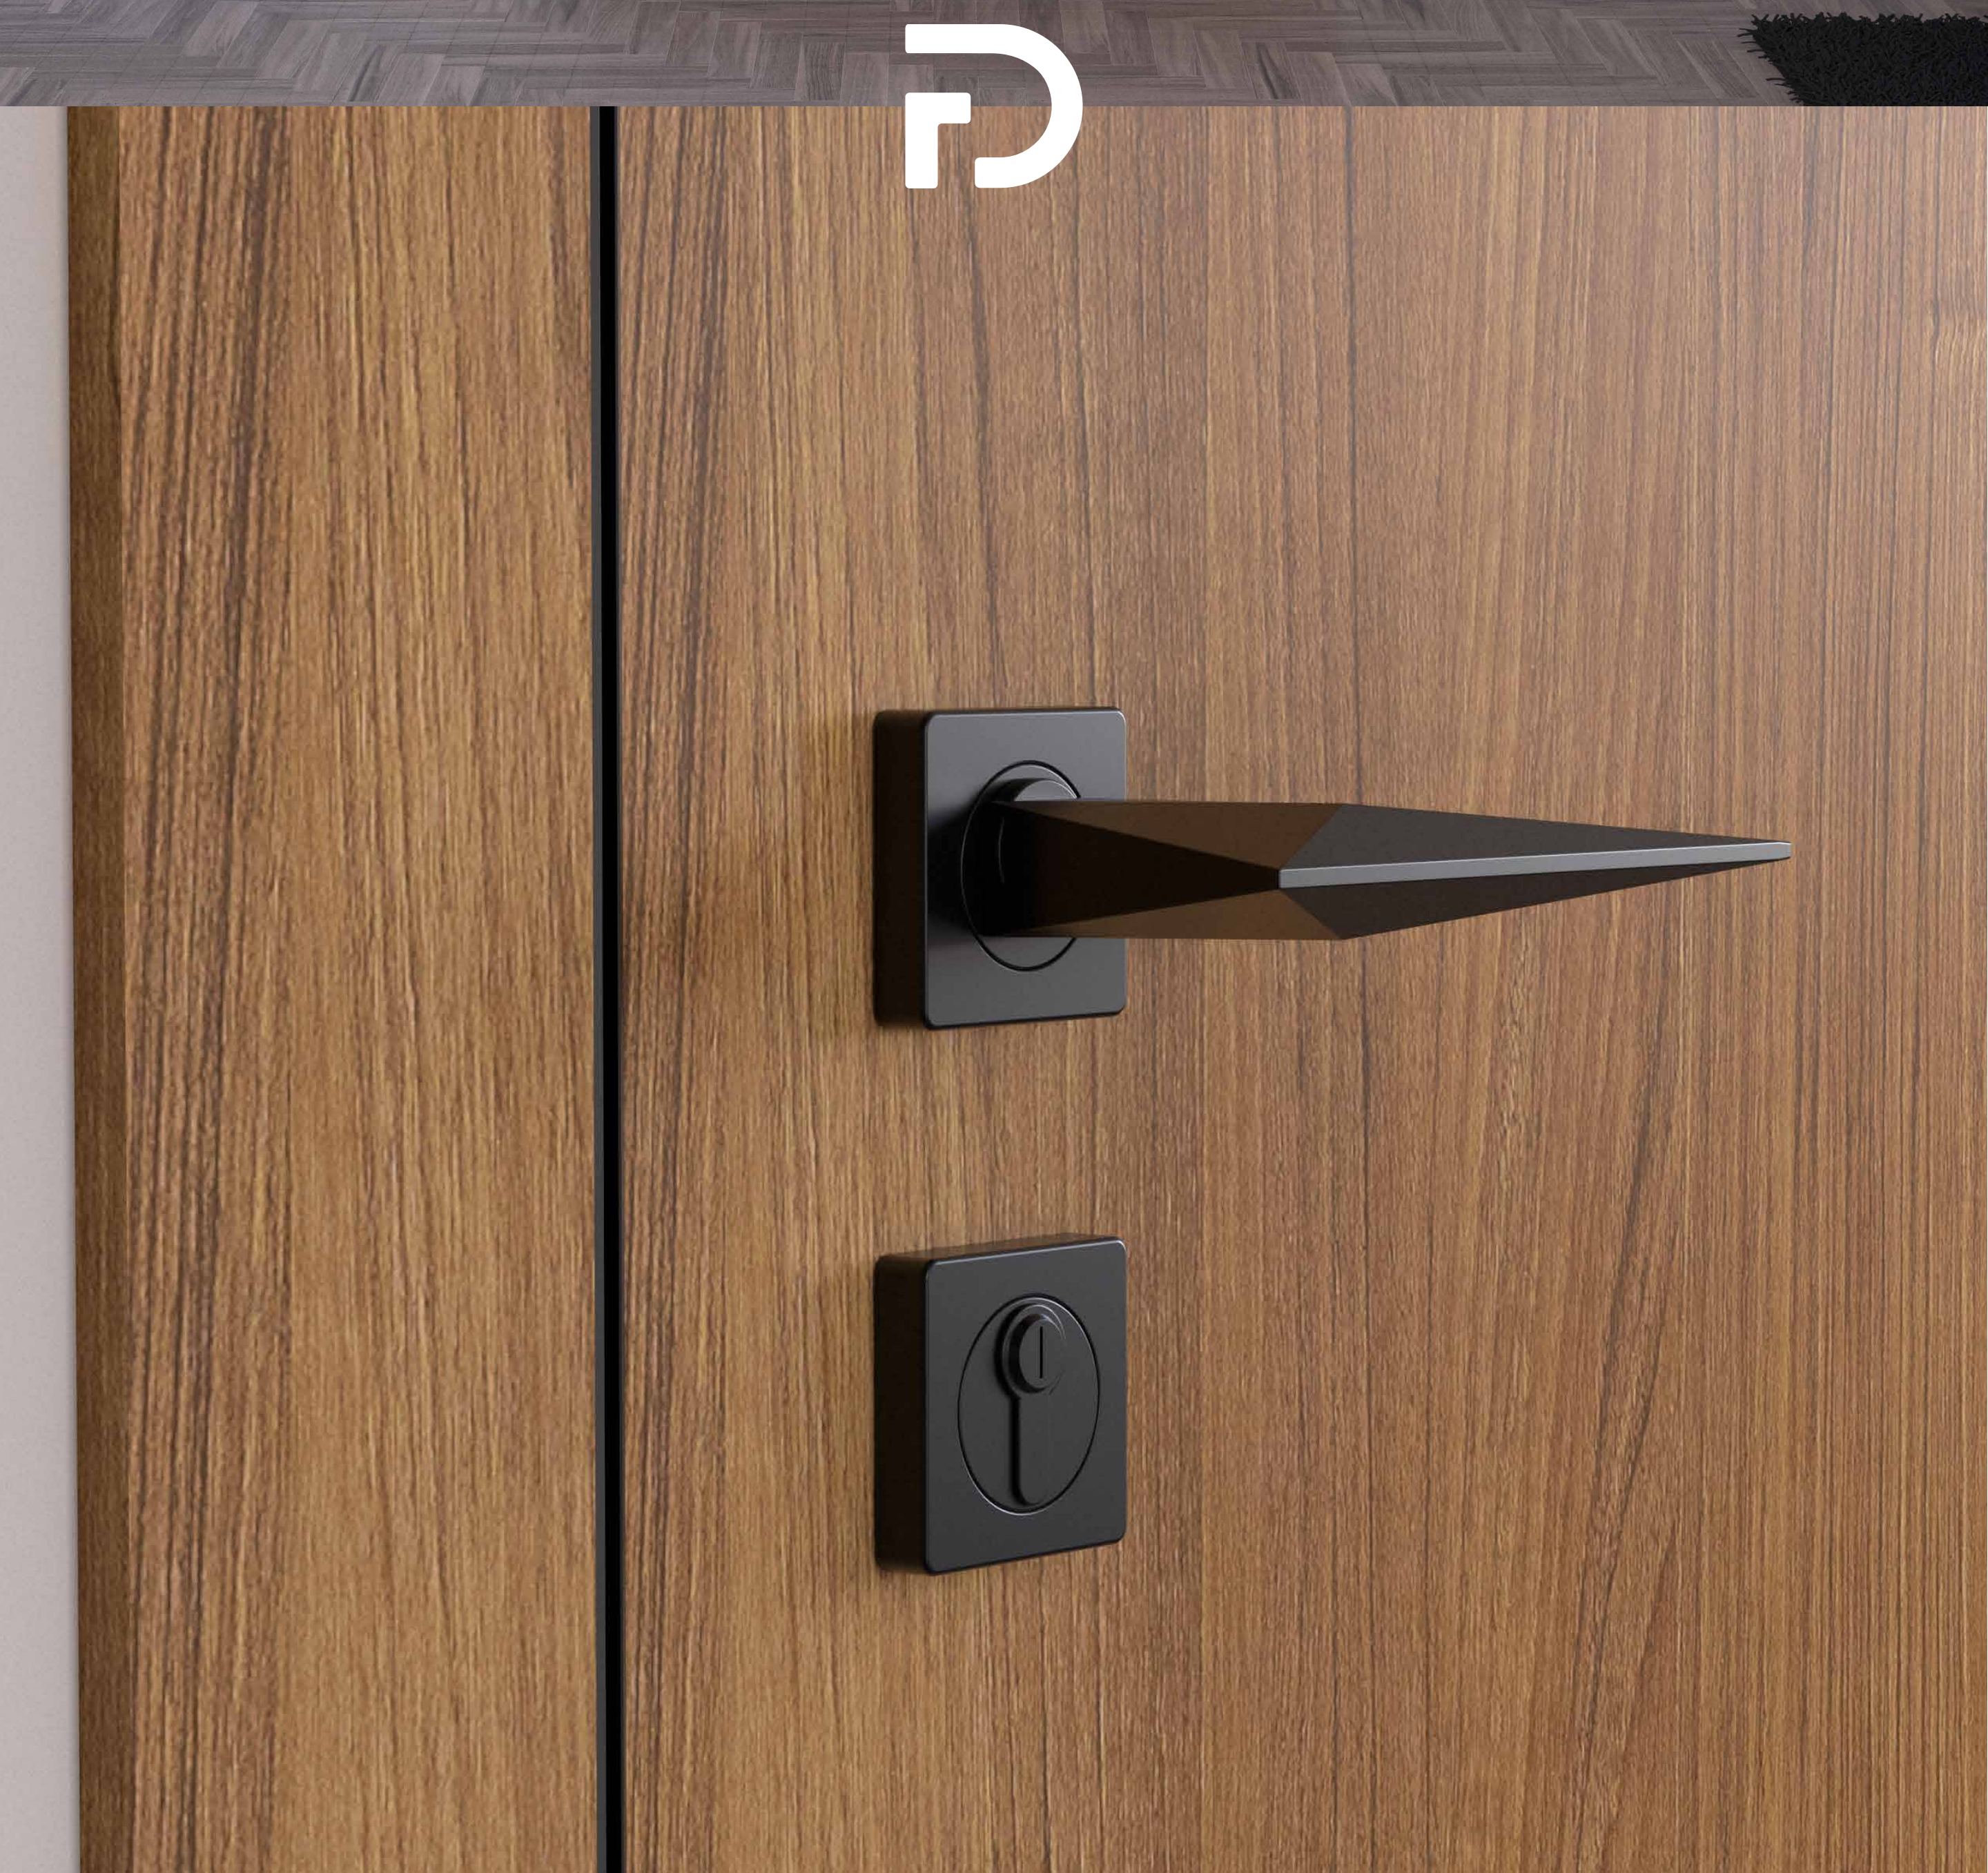

LINEA FLUSH