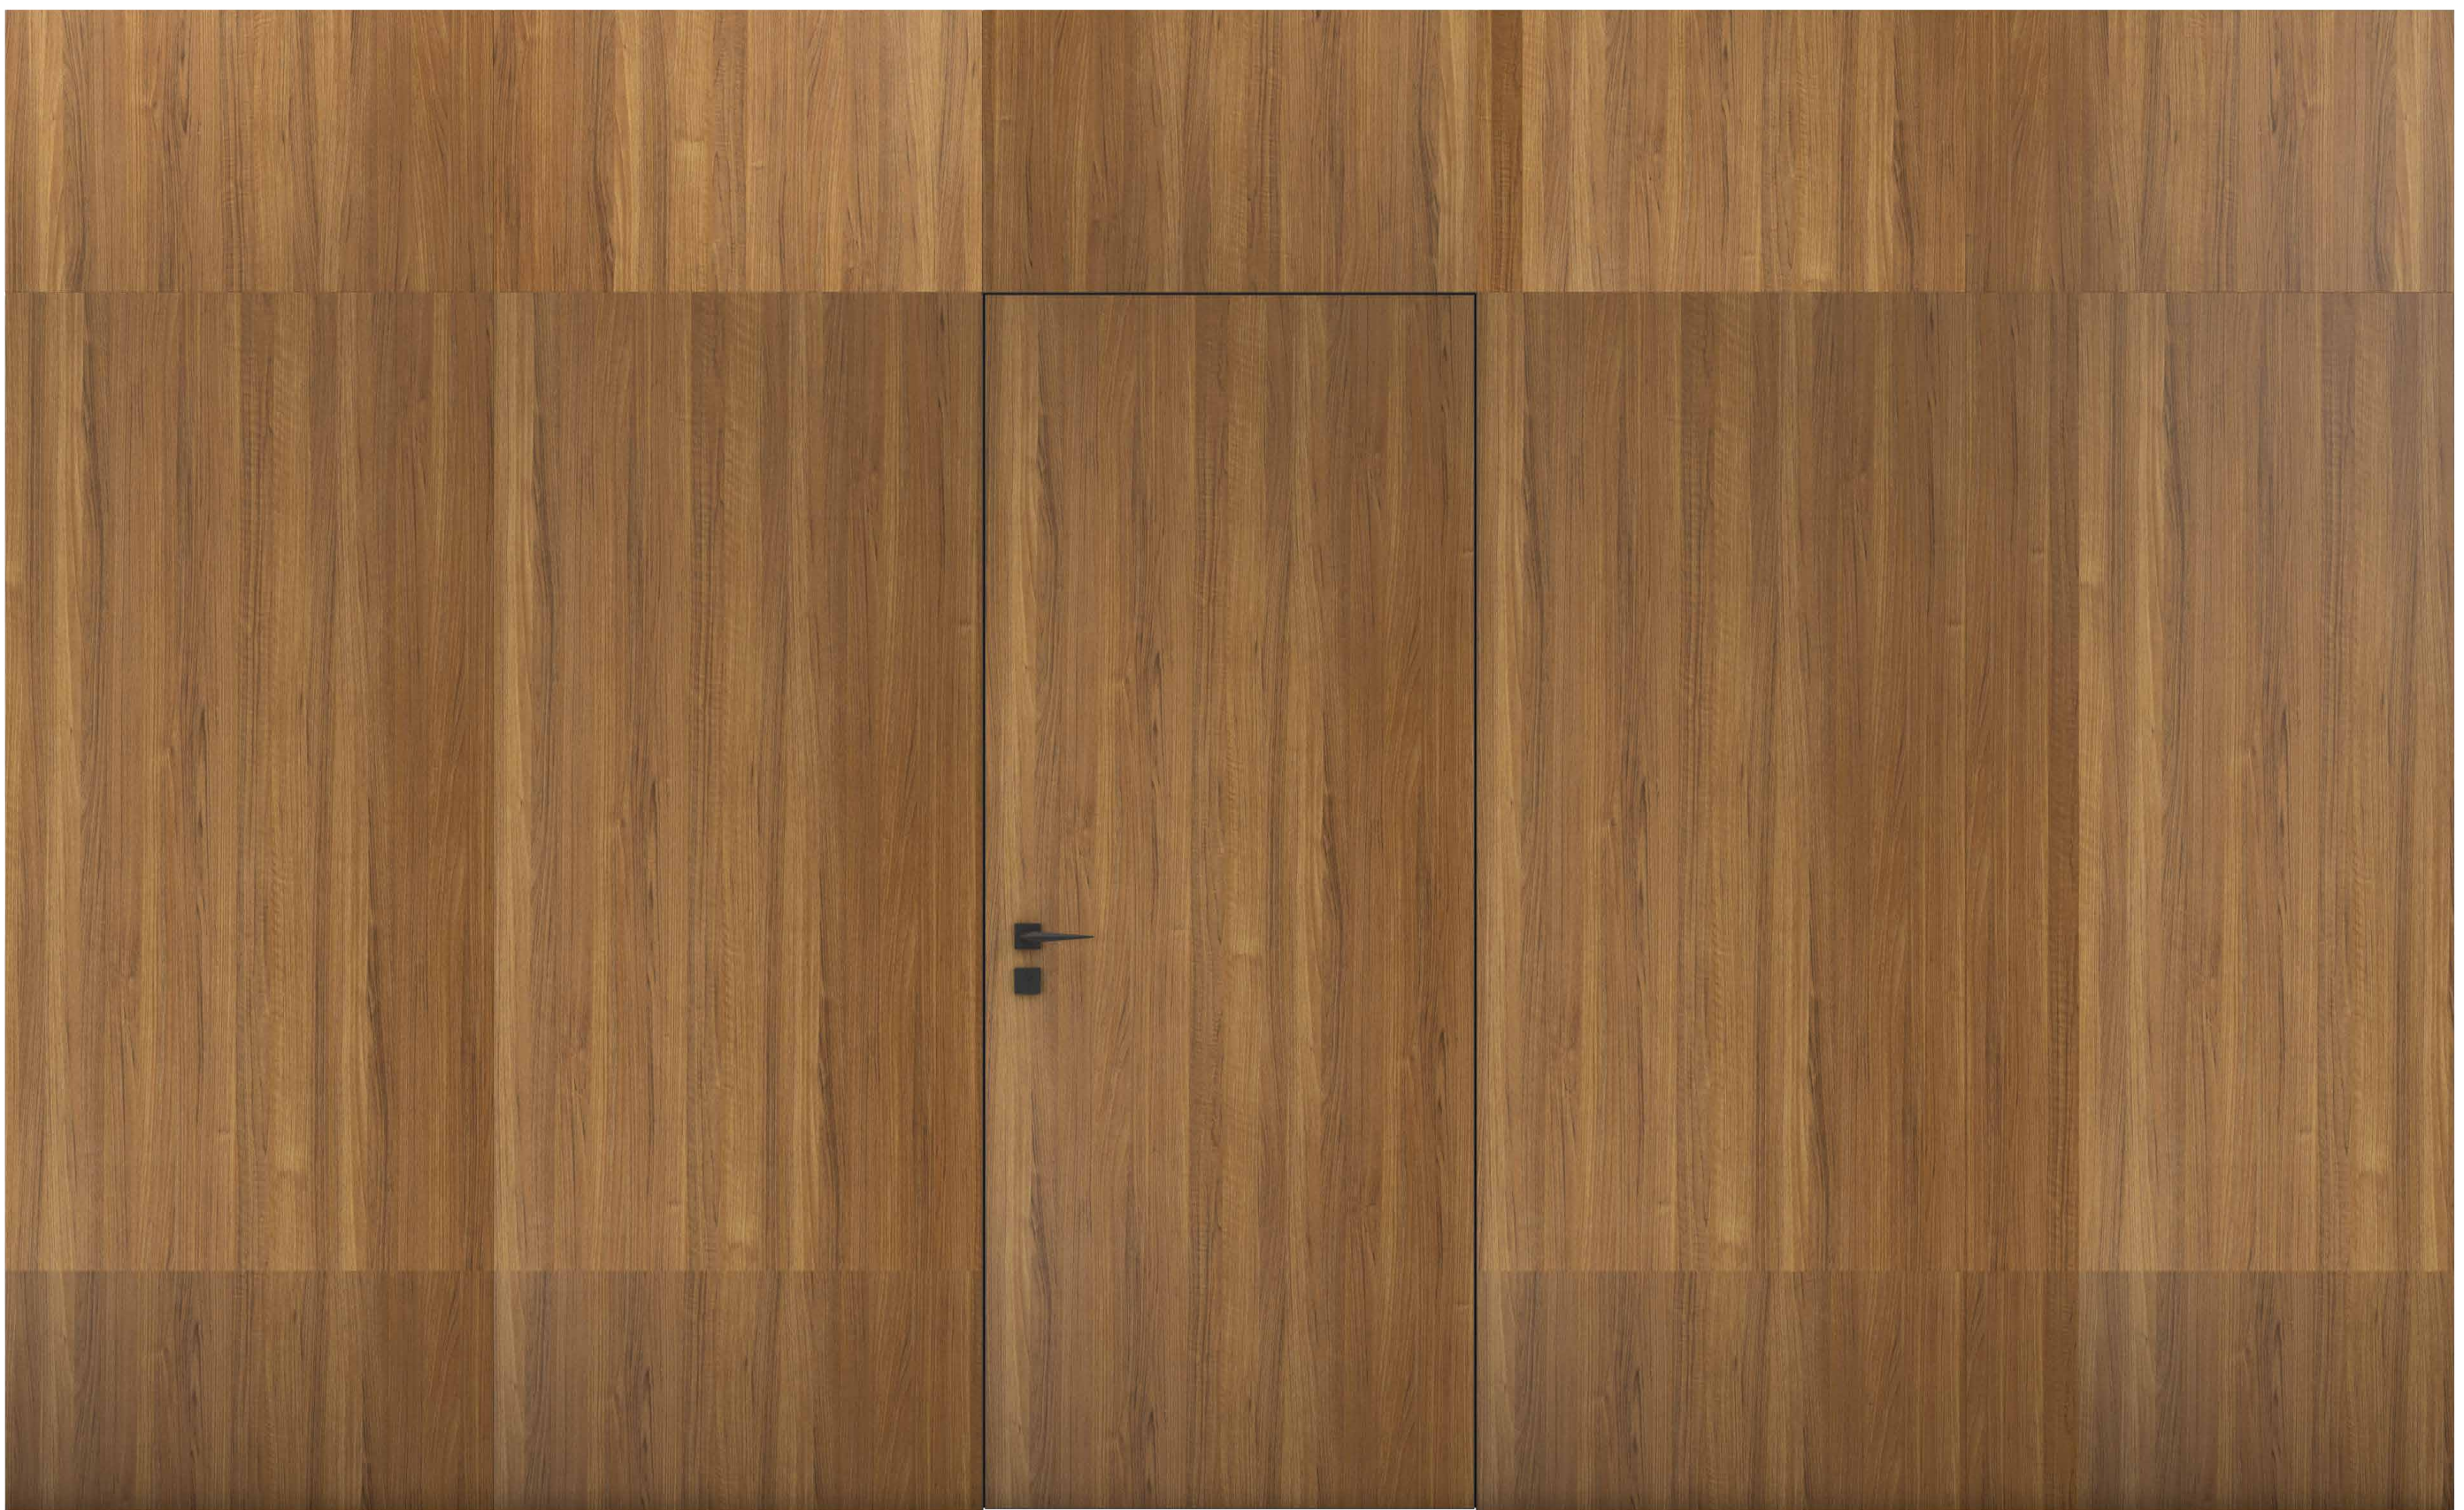

LINEA

BY FAHAM DOORS

LINEA VERTICAL

LINEA

VERTICAL

Linea vertical is a type of interior door that has a board flushed with cladding of width 20cm on both sides, and a recessed panel on the other side. The door is made up of WPC with black aluminium profile and frame.

Linea Vertical creates a visually interesting design, and a modern look that can compliment the sleek appearance of cladding.

LINEA VERTICAL

LINEA VERTICAL

LINEA

LINEA M

Linea M is a type of interior door that has a board flushed with three pieces of cladding of width 30cm on both sides, and a recessed panel on the other side. The door is made up of WPC, with 7mm black aluminium strips, black profile and frame.

LINEA WALL

LINEA WALL

LINEA WALL

LINEA

FLUSH

Linea Flush is a type of interior door that has a completely smooth and flat surface with cladded frame on one side, and a recessed panel on the other side. The door is made up of WPC, with black aluminium profile and frame.

Available Finishes

LINEA

WALL *LNW-01*

Available Finishes

LINEA

WALL *LNW-02*

Available Finishes

LINEA