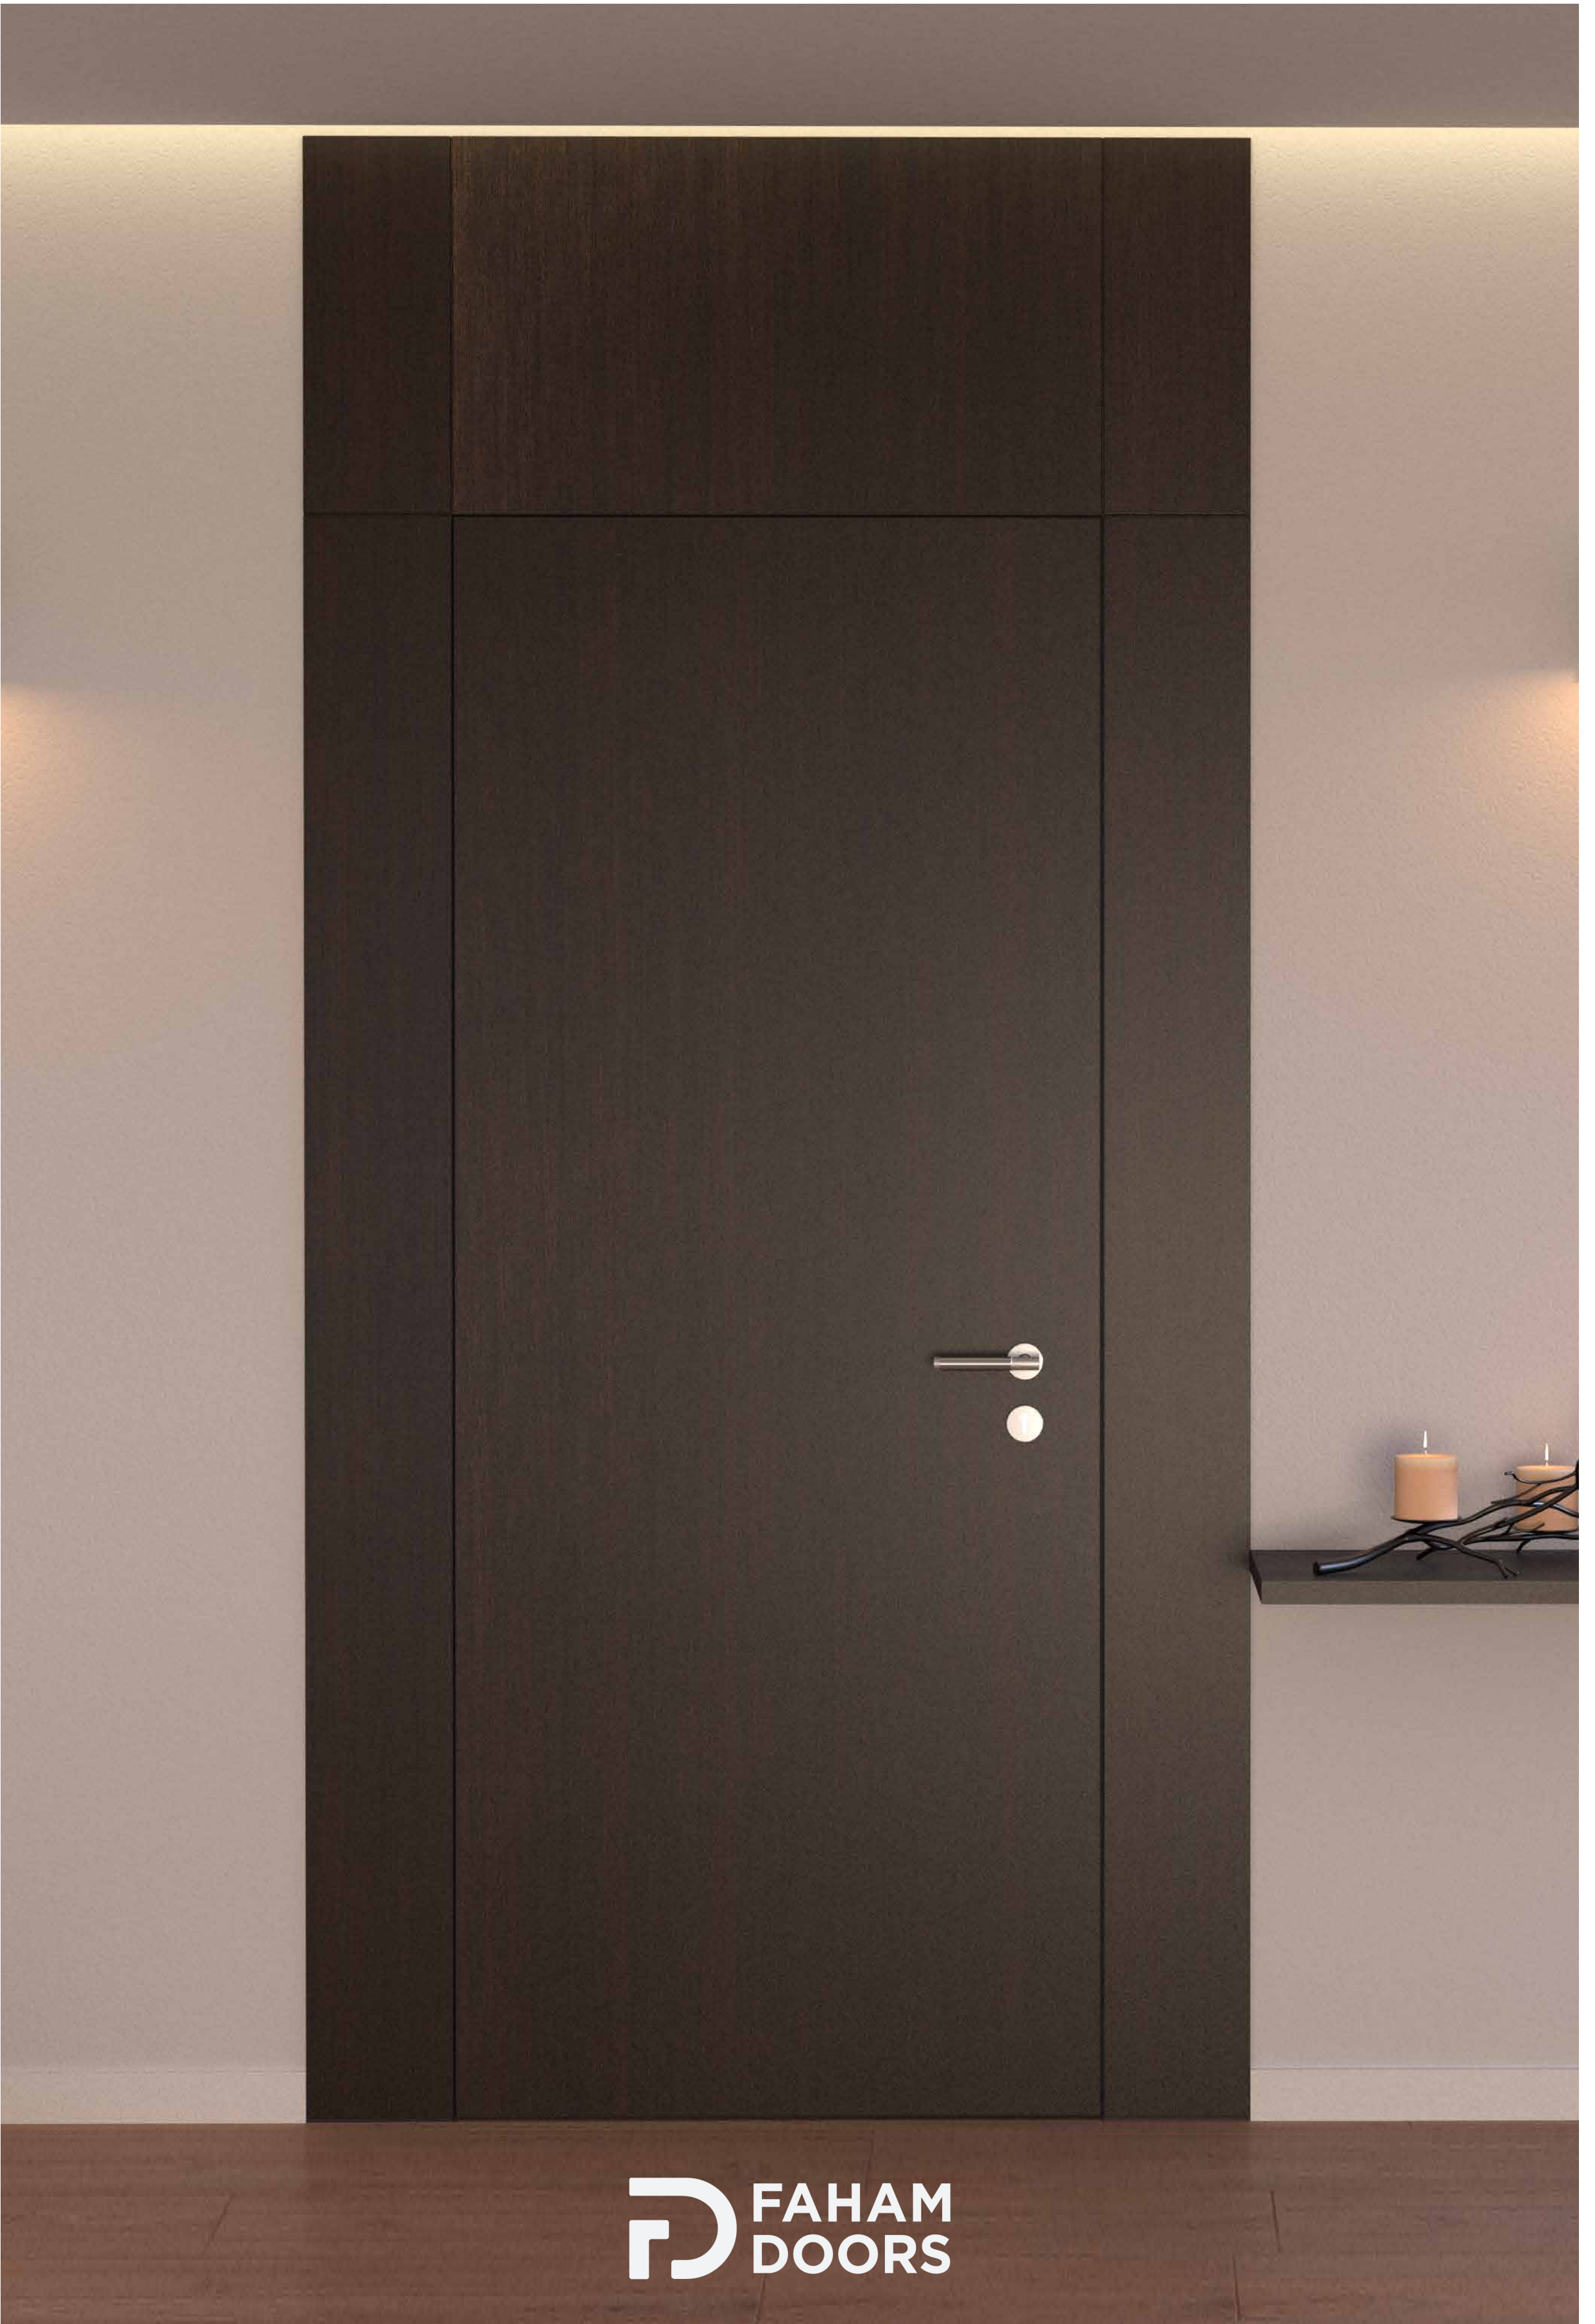

LINEA

BY FAHAM DOORS

LINEA VERTICAL

LINEA

VERTICAL

Linea vertical is a type of interior door that has a board flushed with cladding of width 20cm on both sides, and a recessed panel on the other side. The door is made up of WPC with black aluminium profile and frame.

Linea Vertical creates a visually interesting design, and a modern look that can compliment the sleek appearance of cladding.

LINEA VERTICAL

LINEA VERTICAL

LINEA

LINEA M

Linea M is a type of interior door that has a board flushed with three pieces of cladding of width 30cm on both sides, and a recessed panel on the other side. The door is made up of WPC, with 7mm black aluminium strips, black profile and frame.

Linea Wall is installed with the entire wall cladded creating a continuous and seamless surface.

The result of cladding around the flush door is a unified look eliminating the visual distraction of a door frame or casing. It can create a modern look that is especially popular in contemporary design.

LINEA WALL

LINEA WALL

LINEA WALL

LINEA

FLUSH

Linea Flush is a type of interior door that has a completely smooth and flat surface with cladded frame on one side, and a recessed panel on the other side. The door is made up of WPC, with black aluminium profile and frame.