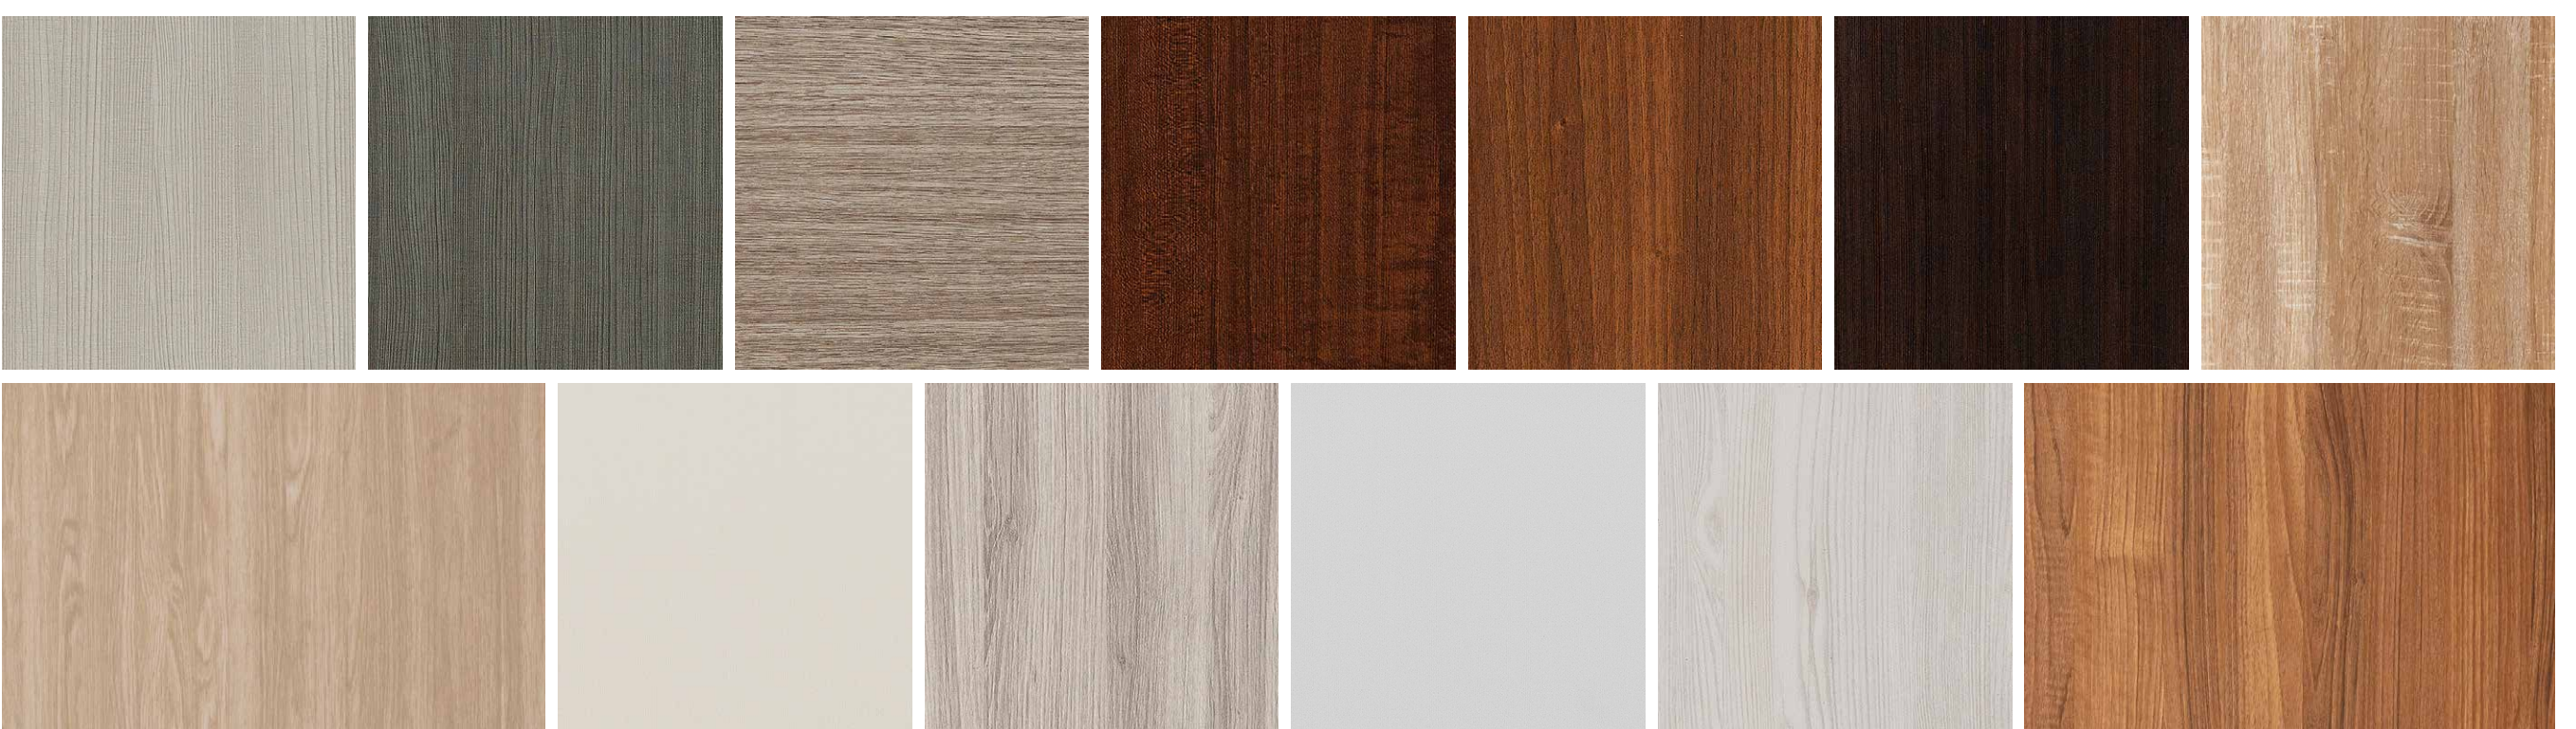

LINEA

VERTICAL *LNV-02*

Available Finishes

LINEA

LINEA M *LNM-01*

Available Finishes

LINEA

LINEA M *LNM-02*

Available Finishes

LINEA

WALL *LNW-01*

Available Finishes

LINEA

WALL *LNW-02*

Available Finishes

LINEA

FINISHES

DRIFT WOOD

3371

WENGE

8701

SILVER GREY OAK
82001 - TM45

OFF WHITE
40029 - TM101

GOLD TEAK
5502