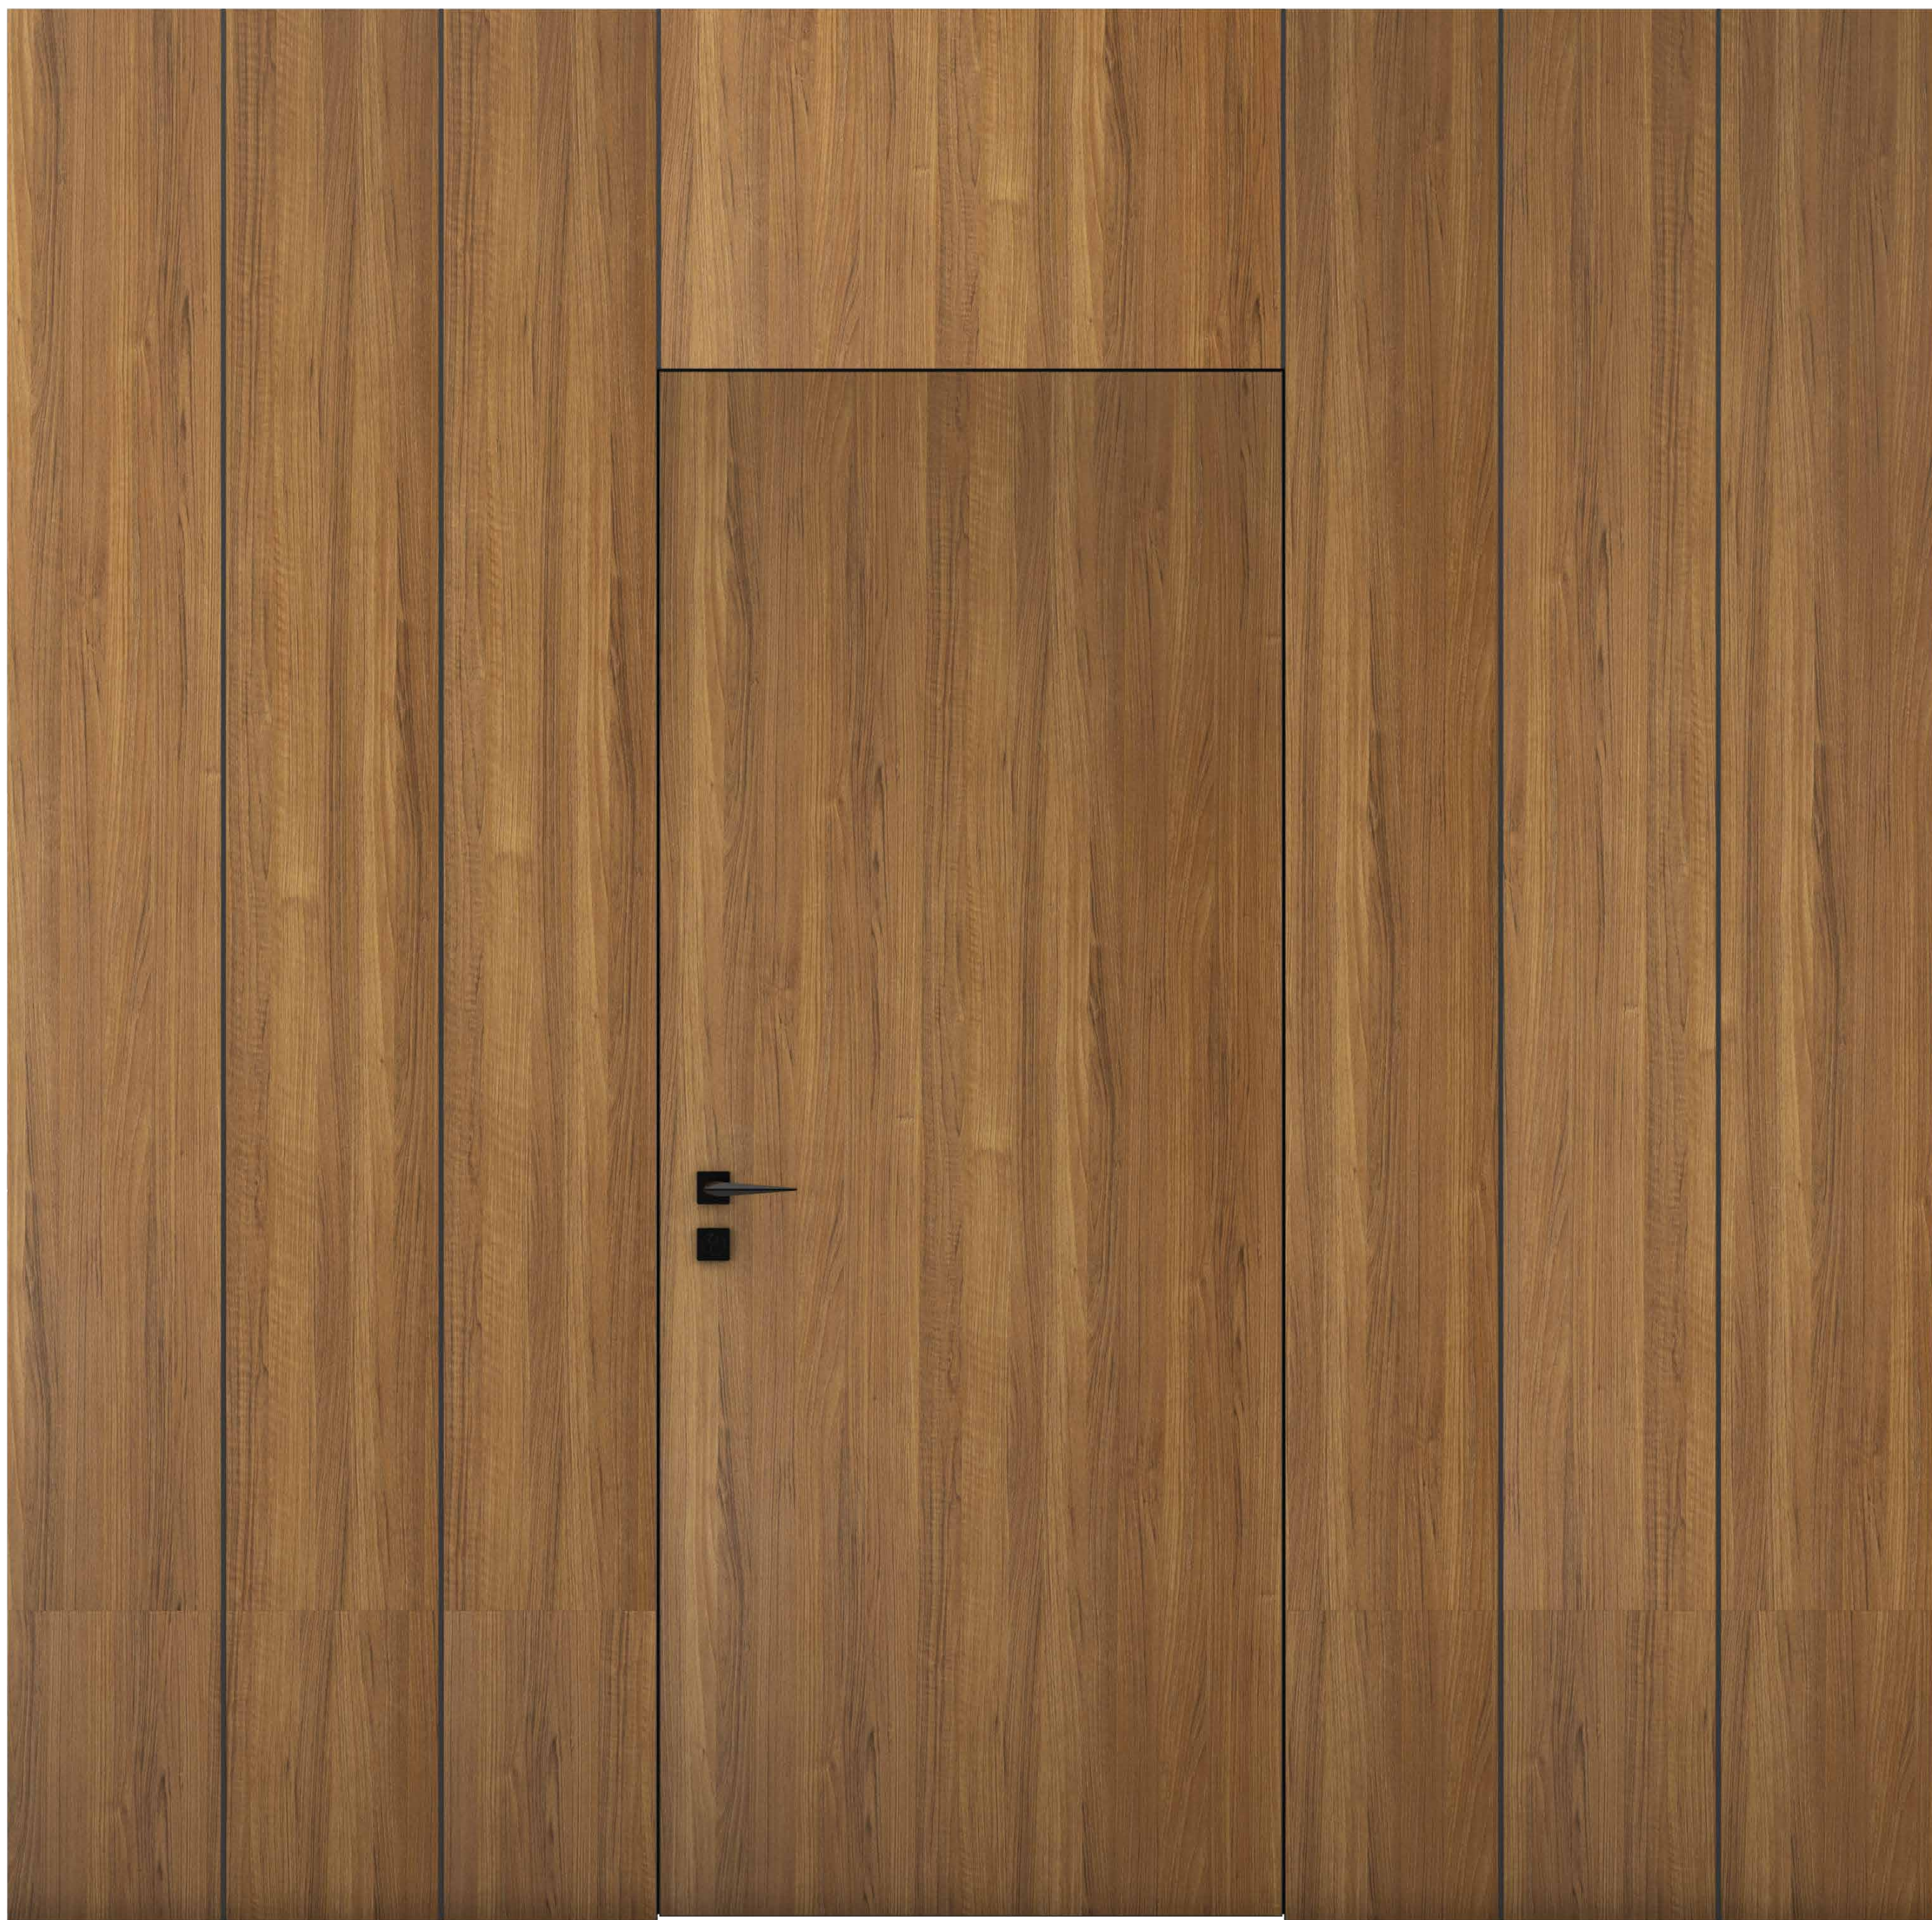

LINEA

BY FAHAM DOORS

LINEA VERTICAL

LINEA

VERTICAL

Linea vertical is a type of interior door that has a board flushed with cladding of width 20cm on both sides, and a recessed panel on the other side. The door is made up of WPC with black aluminium profile and frame.

Linea Vertical creates a visually interesting design, and a modern look that can compliment the sleek appearance of cladding.

LINEA VERTICAL

LINEA VERTICAL

LINEA

LINEA M

Linea M is a type of interior door that has a board flushed with three pieces of cladding of width 30cm on both sides, and a recessed panel on the other side. The door is made up of WPC, with 7mm black aluminium strips, black profile and frame.

LINEA WALL

LINEA WALL

LINEA WALL

LINEA

FLUSH

Linea Flush is a type of interior door that has a completely smooth and flat surface with cladded frame on one side, and a recessed panel on the other side. The door is made up of WPC, with black aluminium profile and frame.

LINEA

VERTICAL *LNV-02*

Available Finishes

LINEA

LINEA M *LNM-01*

Available Finishes

LINEA

LINEA M *LNM-02*